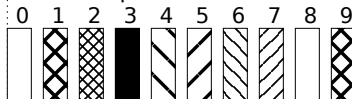

Enhanced text:  $x_0^{n+1}$

rotated ce+ntred text

rotated by +45 deg

rotated by -45 deg

linewidth

pattern fill

- 1 —
- 0 ..... .
- 1 — +
- 2 — ×
- 3 — \*
- 4 — □
- 5 — ■
- 6 — ○
- 7 — ●
- 8 — △
- 9 — ▲
- 10 — ▽
- 11 — ▼
- 12 — ◇
- 13 — ◆
- 14 — +
- 15 — ×
- 16 — \*
- 17 — □
- 18 — ■
- 19 — ○
- 20 — ●